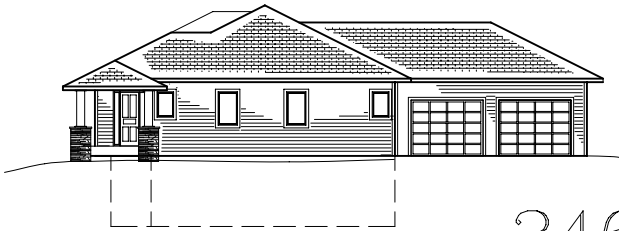

Energy Efficient Home Plans
 by Silverwood Design
www.silverwooddesign.com

© copyright Robert Hartford
 All Rights Reserved

2466SE

2466 SQ. FT. MAIN LEVEL
 BASEMENT 2408
 624 GARAGE
 216 SQ. FT. DECK
 3 BEDROOM
 2 1/2 BATH