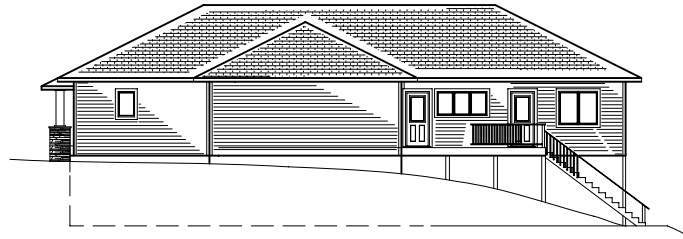

Energy Efficient Home Plans
 by Silverwood Design
www.silverwooddesign.com

© copyright Robert Hartford
 All Rights Reserved

2466SE

2466 SQ. FT. MAIN LEVEL
 BASEMENT 2408
 624 GARAGE
 216 SQ. FT. DECK
 3 BEDROOM
 2 1/2 BATH