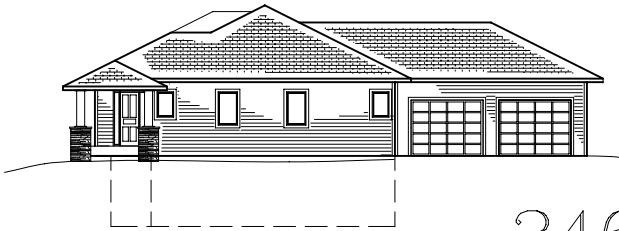

Energy Efficient Home Plans
 by Silverwood Design
www.silverwooddesign.com

© copyright Robert Hartford
 All Rights Reserved

2466SE

2466 SQ. FT. MAIN LEVEL
 BASEMENT 2408
 624 GARAGE
 216 SQ. FT DECK
 3 BEDROOM
 2 1/2 BATH