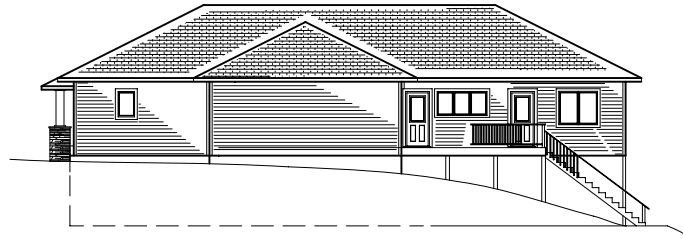

Energy Efficient Home Plans
 by Silverwood Design
www.silverwooddesign.com

© copyright Robert Hartford
 All Rights Reserved

2466SE

2466 SQ. FT. MAIN LEVEL
 BASEMENT 2408
 624 GARAGE
 216 SQ. FT DECK
 3 BEDROOM
 2 1/2 BATH