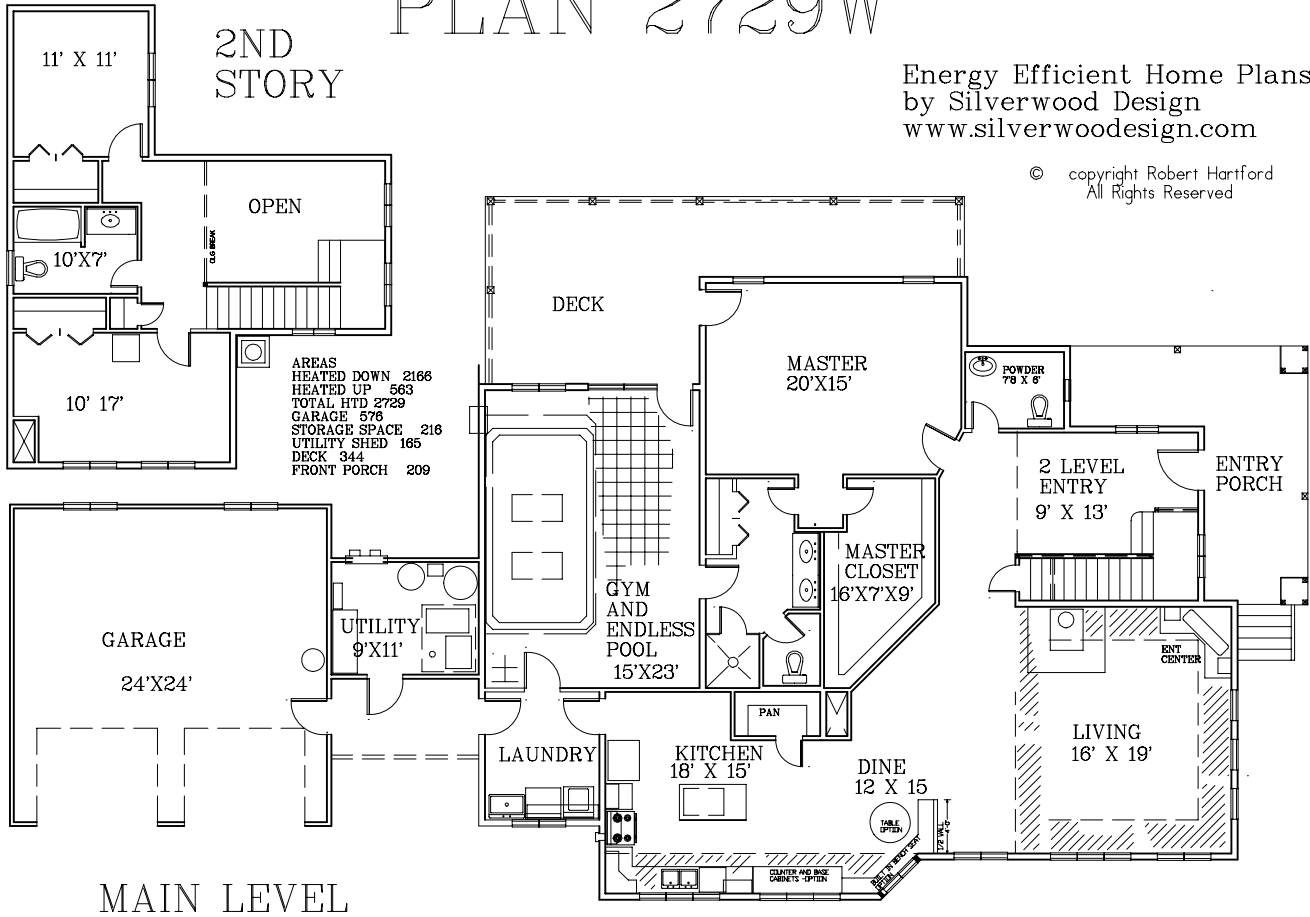

PLAN 2729W

Energy Efficient Home Plans
by Silverwood Design
www.silverwoodesign.com

© copyright Robert Hartford
All Rights Reserved

3 BEDROOM
2 1/2 BATH
HEATED DOWN 2166
HEATED UP 563
TOTAL HTD 2729
GARAGE 576
STORAGE SPACE 216
UTILITY SHED 165
DECK 344
FRONT PORCH 209