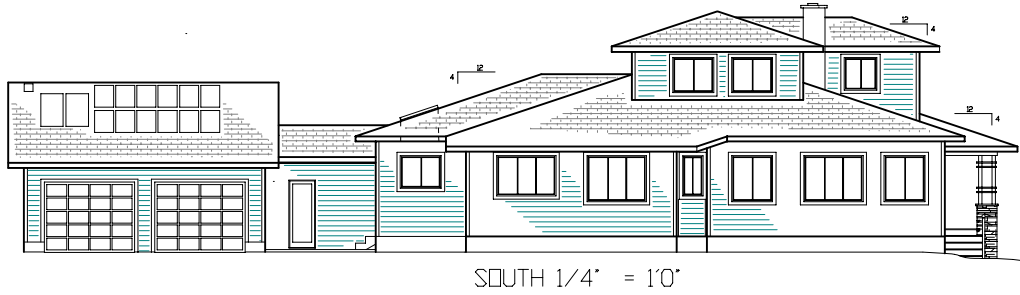

PLAN 2729W

Energy Efficient Home Plans
by Silverwood Design
www.silverwoodesign.com

© copyright Robert Hartford
All Rights Reserved

3 BEDROOM
2 1/2 BATH
HEATED DOWN 2166
HEATED UP 563
TOTAL HTD 2729
GARAGE 576
STORAGE SPACE 216
UTILITY SHED 165
DECK 344
FRONT PORCH 209