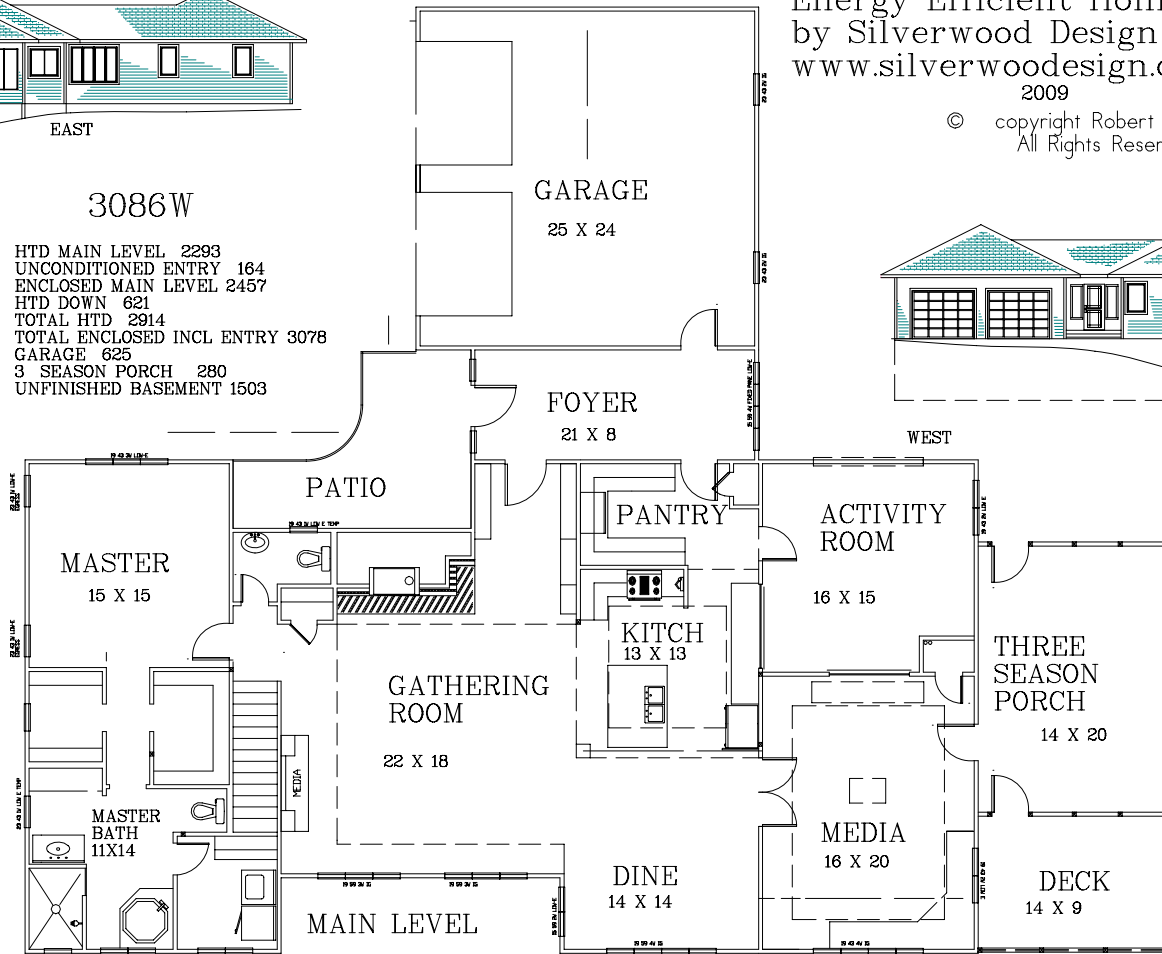

SOUTH

EAST

Energy Efficient Home Plans  
 by Silverwood Design  
[www.silverwoodesign.com](http://www.silverwoodesign.com)  
 2009

© copyright Robert Hartford  
 All Rights Reserved

3086 W

HTD MAIN LEVEL 2293  
 UNCONDITIONED ENTRY 164  
 ENCLOSED MAIN LEVEL 2457  
 HTD DOWN 621  
 TOTAL HTD 2914  
 TOTAL ENCLOSED INCL ENTRY 3078  
 GARAGE 625  
 3 SEASON PORCH 280  
 UNFINISHED BASEMENT 1503

WEST

NORTH

LOWER LEVEL  
 AND UNFINISHED BASEMENT