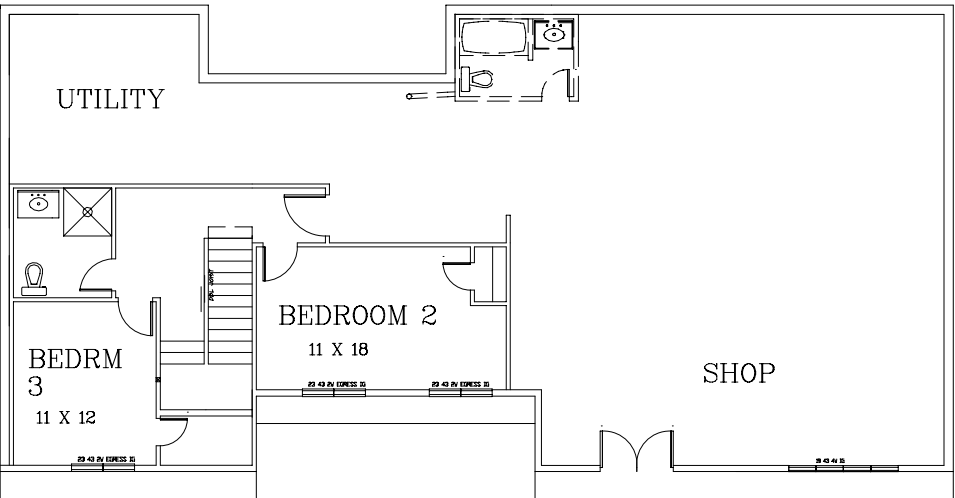

SOUTH

EAST

Energy Efficient Home Plans  
 by Silverwood Design  
[www.silverwoodesign.com](http://www.silverwoodesign.com)  
 2009

© copyright Robert Hartford  
 All Rights Reserved

3086 W

HTD MAIN LEVEL 2293  
 UNCONDITIONED ENTRY 164  
 ENCLOSED MAIN LEVEL 2457  
 HTD DOWN 621  
 TOTAL HTD 2914  
 TOTAL ENCLOSED INCL ENTRY 3078  
 GARAGE 625  
 3 SEASON PORCH 280  
 UNFINISHED BASEMENT 1503

WEST

NORTH

LOWER LEVEL  
 AND UNFINISHED BASEMENT