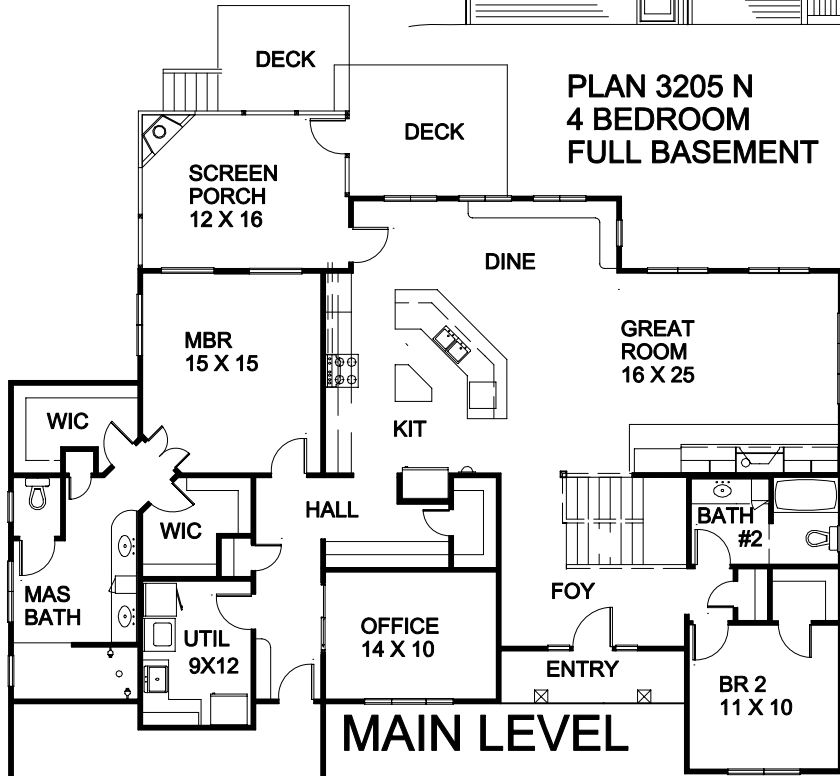

**PLAN 3205 N
 4 BEDROOM
 FULL BASEMENT**

AREAS

MAIN LEVEL	2145
CONDITIONED BASEMENT	1060
TOTAL CONDITIONED	3205
UNFINISHED BASEMENT	1068
PORCH	194
GARAGE	576
DECKS	200